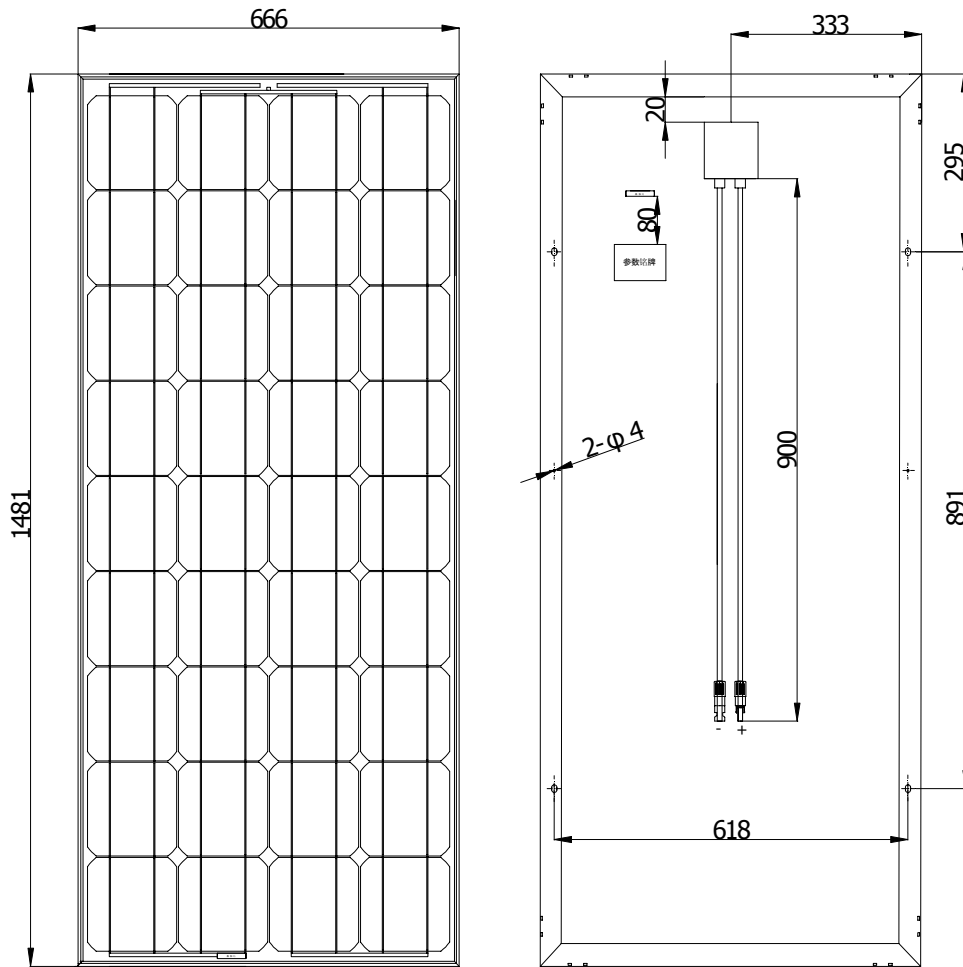

# Solar Panel Model : NS130C

| Data Sheet                 |                 |
|----------------------------|-----------------|
| Peak Power                 | 130 W           |
| Number of Cell             | 36 Pcs          |
| Short Circuit Current(Isc) | 8.05 A          |
| Open Circuit Voltage(Voc)  | 22.10 V         |
| Maximum Power Current(Imp) | 7.30 A          |
| Maximum Power Voltage(Vmp) | 17.82 V         |
| Dimension                  | 1481X666 X 48mm |