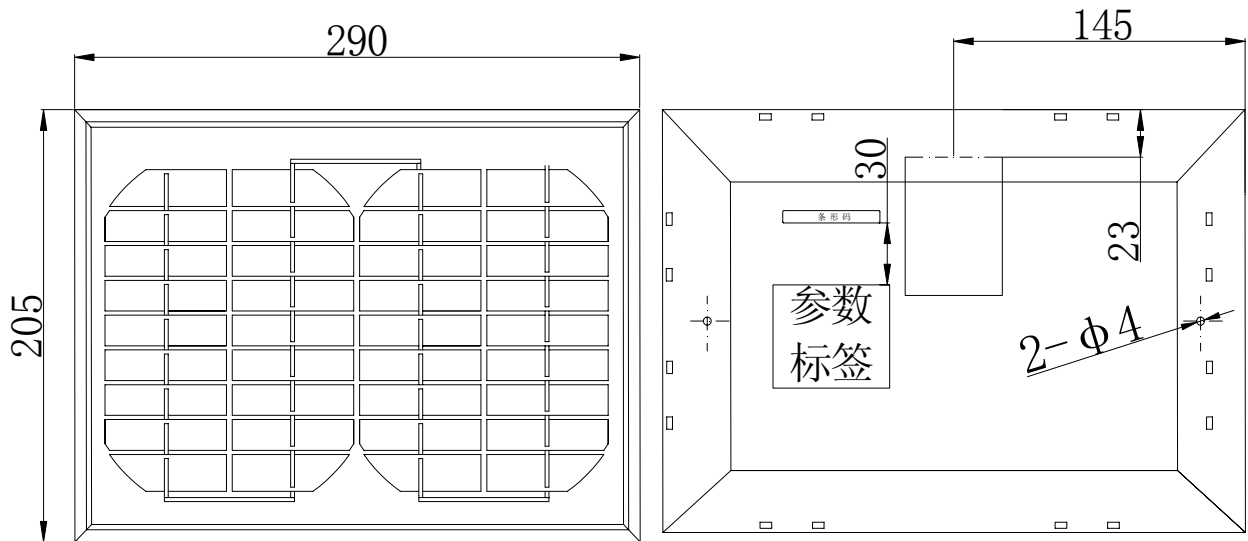

# Solar Panel Model : NS5C

Data Sheet

Peak Power	5 W
Number of Cell	36 Pcs
Short Circuit Current(Isc)	311 mA
Open Circuit Voltage(Voc)	21.6 V
Maximum Power Current(Imp)	283 mA
Maximum PowerVoltage(Vmp)	18 V
Dimension	205X290X28mm
Weight	1.0 kg